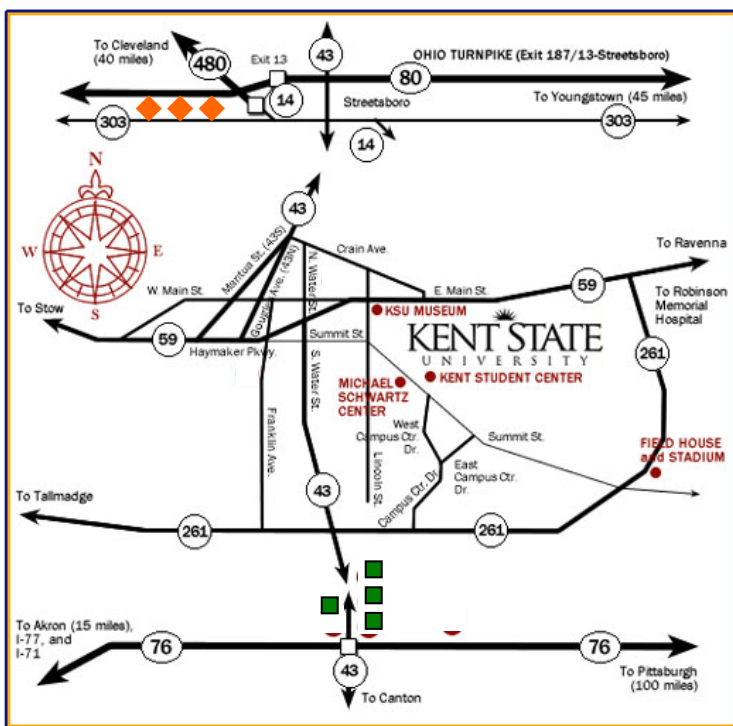

Route 43 Directions

Turn Right (south) on to Route 43 and continue approximately six miles to Route 59 (Haymaker Parkway). Turn left (east) on to Route 59 and proceed to the fourth light at South Lincoln Street. Turn right onto Lincoln Street and then at the first traffic light turn left onto Summit Street. Continue on Summit through next two traffic lights and make an immediate left turn at third traffic light and stay in the left-hand lane to enter the parking lot.

Route 261 Directions

Turn right (east) on to Route 261 and travel approximately ¼ mile to Campus Center Drive. Turn left on to Campus Center Drive and proceed to the stop sign. Turn left at the stop sign and continue through the next traffic light staying in the left-hand lane to enter the parking lot.

Accommodations in the Kent/Streetsboro area

Kent

- Days Inn
  4422 Edson Rd.
  (330) 677-9400
- Hampton Inn
  4406 St. Rt. 43
  (330) 673-8555
- Ramada Inn
  I-76 and St. Rt. 43
  (330) 678-0101
- Super 8 Motel
  4380 Edson Rd.
  (330) 678-8817

Streetsboro

- Fairfield Inn/Marriott
  9787 St. Rt. 14
  (330) 422-1166
- Holiday Inn Express
  9459 St. Rt. 14
  (330) 422-1888
- Microtel Inn
  9371 St. Rt. 14
  (330) 422-1234

For information about additional accommodations in nearby Streetsboro (6 miles north of Kent), please call the Streetsboro Convention and Visitors Bureau at (330) 422-1770.